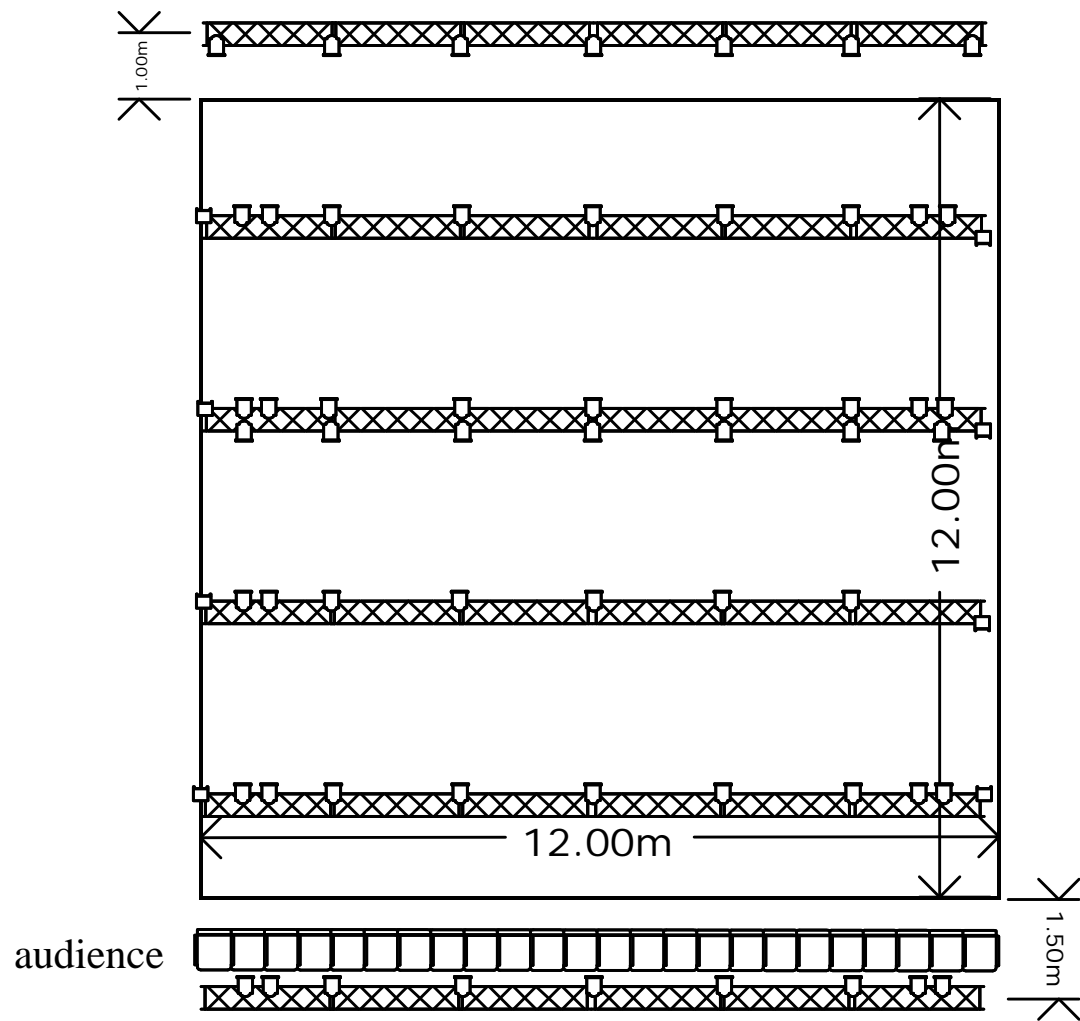

HODWORKS: A HALANDÓSÁG FELTÉTELEI/ CONDITIONS OF BEING A MORTAL

TECHNICAL RIDER

Stage: minimal 10m (width) x 10m (depht) x 6m (height)
optimal 12m (width) x 10m (depht) x 6m (height)
black dancefloor
the auditorium is upwarding, opposite the stage

57 pcs 1kW Fresnel

8 pcs 1kW Floodlight